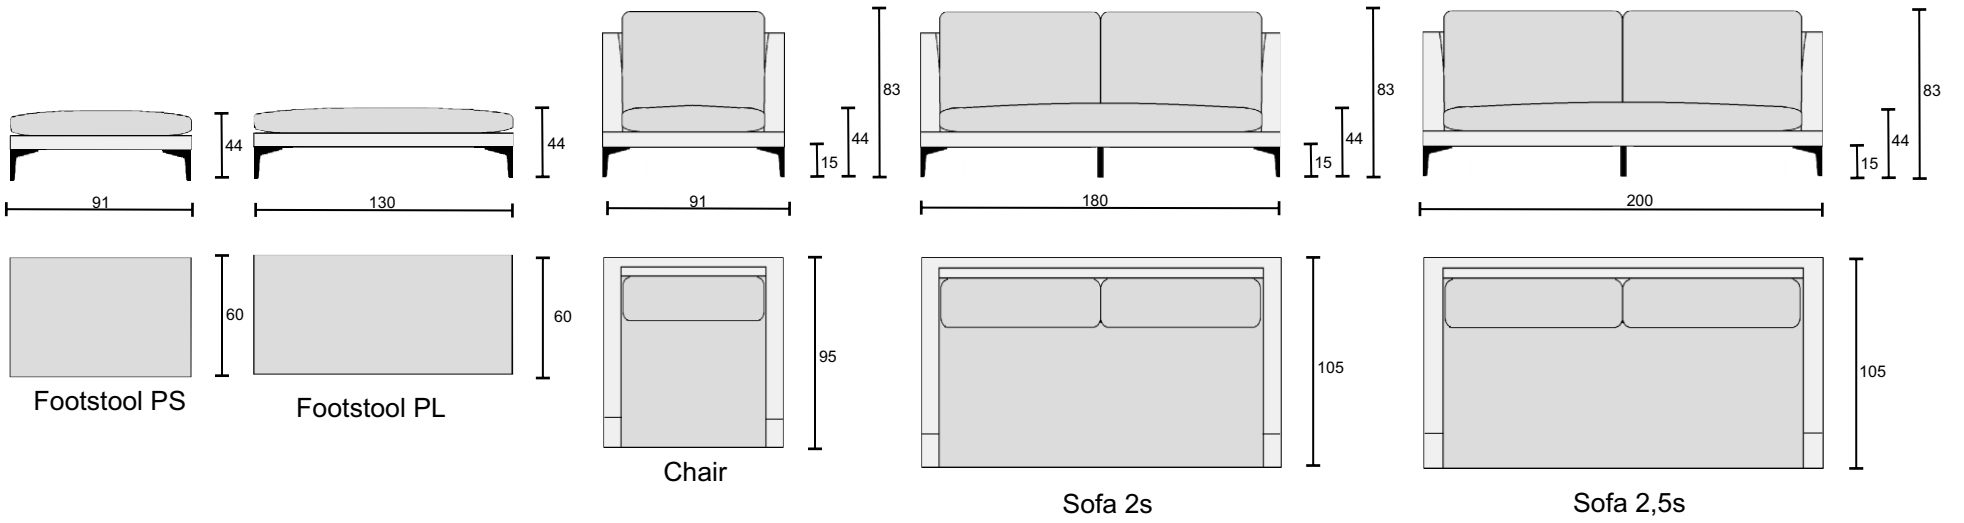

RENE

Footstool PS

Footstool PL

Chair

Sofa 2s

Sofa 2,5s