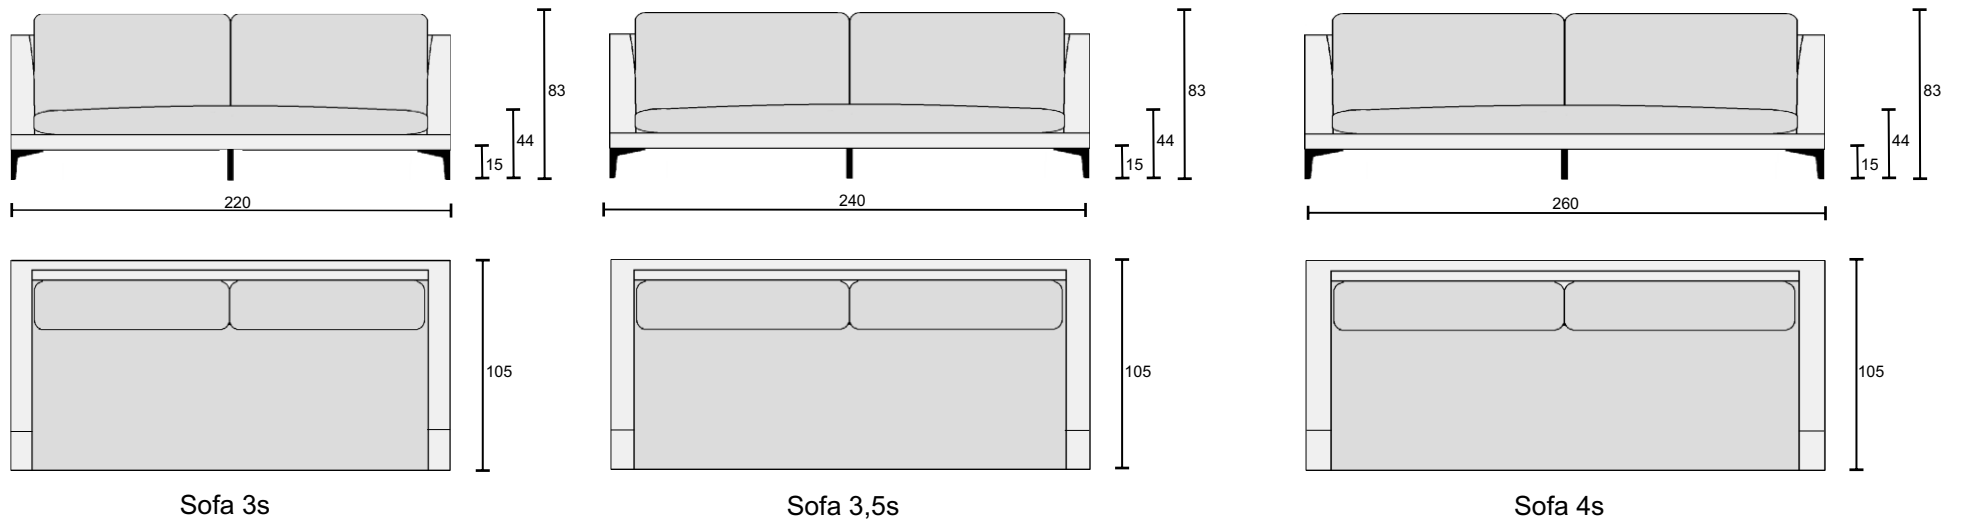

# RENE

Footstool PS

Footstool PL

Chair

Sofa 2s

Sofa 2,5s

Sofa 3s

Sofa 3,5s

Sofa 4s

**classic**

- 1.polyurethane foam HR35
- 2.polyurethane foam HR30
- 3.polyurethane foam HR28
- 4.silicone balls
- 5.metal legs
- 6.springs
- 7.solid wood and wood based elements

**Premium**

- 1. polyurethane foam HR35
- 2. polyurethane foam HR30
- 3. cushion chamber with mix of feather and silikon balls
- 4. cushion chamber with mix of feather and silikon balls
- 5. metal legs
- 6. springs
- 7. solid wood and wood based elements