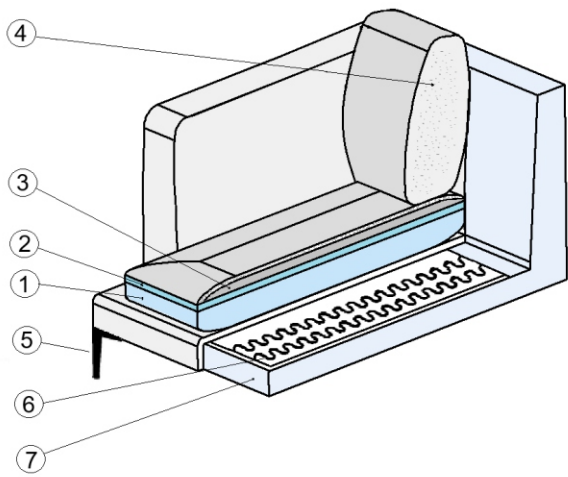

# RENE

Footstool PS

Footstool PL

Chair

Sofa 2s

Sofa 2,5s

Sofa 3s

Sofa 3,5s

Sofa 4s

**classic**

- 1.polyurethane foam HR35
- 2.polyurethane foam HR30
- 3.polyurethane foam HR28
- 4.silicone balls
- 5.metal legs
- 6.springs
- 7.solid wood and wood based elements

**Premium**

- 1. polyurethane foam HR35
- 2. polyurethane foam HR30
- 3. cushion chamber with mix of feather and silikon balls
- 4. cushion chamber with mix of feather and silikon balls
- 5. metal legs
- 6. springs
- 7. solid wood and wood based elements