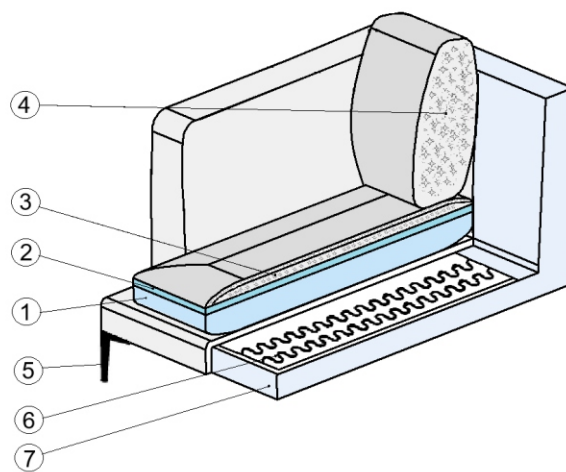

# RENE

Footstool PS

Footstool PL

Chair

Sofa 2s

Sofa 2,5s

Sofa 3s

Sofa 3,5s

Sofa 4s

**classic**

- 1.polyurethane foam HR35
- 2.polyurethane foam HR30
- 3.polyurethane foam HR28
- 4.silicone balls
- 5.metal legs
- 6.springs
- 7.solid wood and wood based elements

**Premium**

- 1. polyurethane foam HR35
- 2. polyurethane foam HR30
- 3. cushion chamber with mix of feather and silikon balls
- 4. cushion chamber with mix of feather and silikon balls
- 5. metal legs
- 6. springs
- 7. solid wood and wood based elements